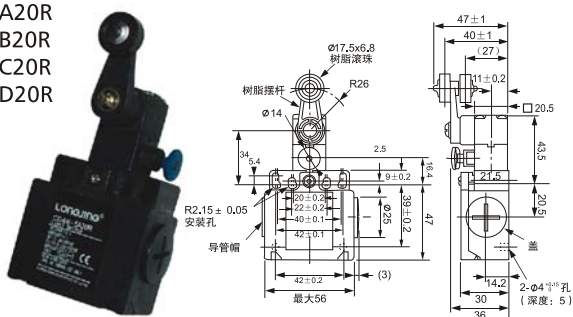

CD4N Limit Switch 安全行程开关

CD4N-1A72R
CD4N-1B72R
CD4N-1C72R
CD4N-1D72R

CD4N-1A62R
CD4N-1B62R
CD4N-1C62R
CD4N-1D62R

CD4N-5A31R
CD4N-5B31R
CD4N-5C31R
CD4N-5D31R

CD4N-5A72R
CD4N-5B72R
CD4N-5C72R
CD4N-5D72R

CD4N-5A62R
CD4N-5B62R
CD4N-5C62R
CD4N-5D62R

CD4N-5A32R
CD4N-5B32R
CD4N-5C32R
CD4N-5D32R

CD4N-5A20R
CD4N-5B20R
CD4N-5C20R
CD4N-5D20R

CD4N-5A2GR
CD4N-5B2GR
CD4N-5C2GR
CD4N-5D2GR

CD4N-5A2HR
CD4N-5B2HR
CD4N-5C2HR
CD4N-5D2HR