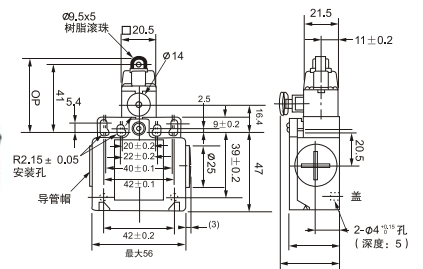

CD4N Limit Switch 安全行程开关

CD4N-1A72R
CD4N-1B72R
CD4N-1C72R
CD4N-1D72R

CD4N-1A62R
CD4N-1B62R
CD4N-1C62R
CD4N-1D62R

CD4N-5A31R
CD4N-5B31R
CD4N-5C31R
CD4N-5D31R

CD4N-5A72R
CD4N-5B72R
CD4N-5C72R
CD4N-5D72R

CD4N-5A62R
CD4N-5B62R
CD4N-5C62R
CD4N-5D62R

CD4N-5A32R
CD4N-5B32R
CD4N-5C32R
CD4N-5D32R

CD4N-5A20R
CD4N-5B20R
CD4N-5C20R
CD4N-5D20R

CD4N-5A2GR
CD4N-5B2GR
CD4N-5C2GR
CD4N-5D2GR

CD4N-5A2HR
CD4N-5B2HR
CD4N-5C2HR
CD4N-5D2HR