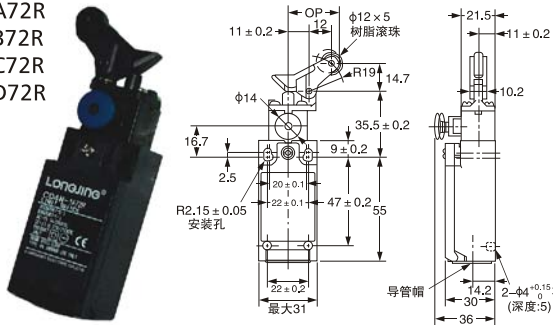

CD4N Limit Switch 安全行程开关

CD4N-1A72R
CD4N-1B72R
CD4N-1C72R
CD4N-1D72R

CD4N-1A62R
CD4N-1B62R
CD4N-1C62R
CD4N-1D62R

CD4N-5A31R
CD4N-5B31R
CD4N-5C31R
CD4N-5D31R

CD4N-5A72R
CD4N-5B72R
CD4N-5C72R
CD4N-5D72R

CD4N-5A62R
CD4N-5B62R
CD4N-5C62R
CD4N-5D62R

CD4N-5A32R
CD4N-5B32R
CD4N-5C32R
CD4N-5D32R

CD4N-5A20R
CD4N-5B20R
CD4N-5C20R
CD4N-5D20R

CD4N-5A2GR
CD4N-5B2GR
CD4N-5C2GR
CD4N-5D2GR

CD4N-5A2HR
CD4N-5B2HR
CD4N-5C2HR
CD4N-5D2HR