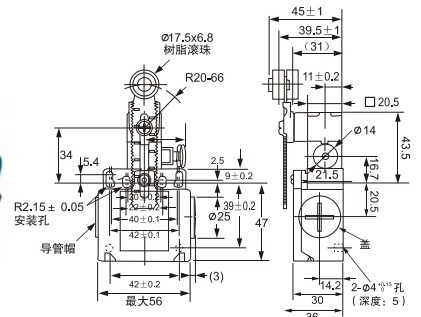

CD4N Limit Switch 安全行程开关

CD4N-1A72R
CD4N-1B72R
CD4N-1C72R
CD4N-1D72R

CD4N-1A62R
CD4N-1B62R
CD4N-1C62R
CD4N-1D62R

CD4N-5A31R
CD4N-5B31R
CD4N-5C31R
CD4N-5D31R

CD4N-5A72R
CD4N-5B72R
CD4N-5C72R
CD4N-5D72R

CD4N-5A62R
CD4N-5B62R
CD4N-5C62R
CD4N-5D62R

CD4N-5A32R
CD4N-5B32R
CD4N-5C32R
CD4N-5D32R

CD4N-5A20R
CD4N-5B20R
CD4N-5C20R
CD4N-5D20R

CD4N-5A2GR
CD4N-5B2GR
CD4N-5C2GR
CD4N-5D2GR

CD4N-5A2HR
CD4N-5B2HR
CD4N-5C2HR
CD4N-5D2HR