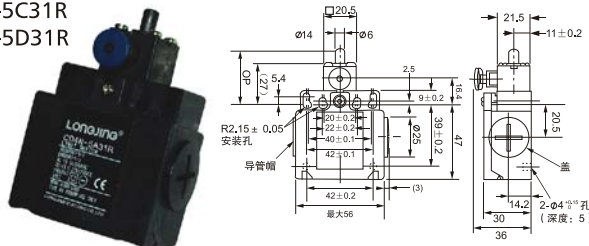

CD4N Limit Switch 安全行程开关

CD4N-1A72R
CD4N-1B72R
CD4N-1C72R
CD4N-1D72R

CD4N-1A62R
CD4N-1B62R
CD4N-1C62R
CD4N-1D62R

CD4N-5A31R
CD4N-5B31R
CD4N-5C31R
CD4N-5D31R

CD4N-5A72R
CD4N-5B72R
CD4N-5C72R
CD4N-5D72R

CD4N-5A62R
CD4N-5B62R
CD4N-5C62R
CD4N-5D62R

CD4N-5A32R
CD4N-5B32R
CD4N-5C32R
CD4N-5D32R

CD4N-5A20R
CD4N-5B20R
CD4N-5C20R
CD4N-5D20R

CD4N-5A2GR
CD4N-5B2GR
CD4N-5C2GR
CD4N-5D2GR

CD4N-5A2HR
CD4N-5B2HR
CD4N-5C2HR
CD4N-5D2HR