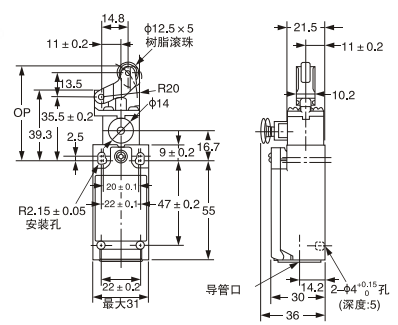

CD4N Limit Switch 安全行程开关

CD4N-1A72R
CD4N-1B72R
CD4N-1C72R
CD4N-1D72R

CD4N-1A62R
CD4N-1B62R
CD4N-1C62R
CD4N-1D62R

CD4N-5A31R
CD4N-5B31R
CD4N-5C31R
CD4N-5D31R

CD4N-5A72R
CD4N-5B72R
CD4N-5C72R
CD4N-5D72R

CD4N-5A62R
CD4N-5B62R
CD4N-5C62R
CD4N-5D62R

CD4N-5A32R
CD4N-5B32R
CD4N-5C32R
CD4N-5D32R

CD4N-5A20R
CD4N-5B20R
CD4N-5C20R
CD4N-5D20R

CD4N-5A2GR
CD4N-5B2GR
CD4N-5C2GR
CD4N-5D2GR

CD4N-5A2HR
CD4N-5B2HR
CD4N-5C2HR
CD4N-5D2HR