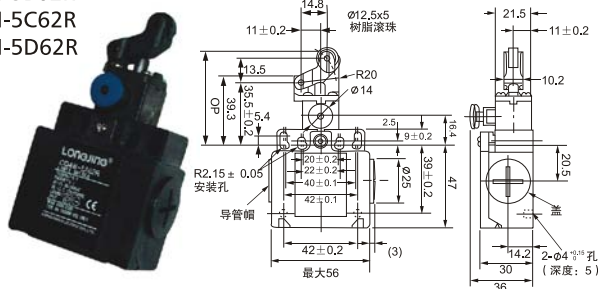

CD4N Limit Switch 安全行程开关

CD4N-1A72R
CD4N-1B72R
CD4N-1C72R
CD4N-1D72R

CD4N-1A62R
CD4N-1B62R
CD4N-1C62R
CD4N-1D62R

CD4N-5A31R
CD4N-5B31R
CD4N-5C31R
CD4N-5D31R

CD4N-5A72R
CD4N-5B72R
CD4N-5C72R
CD4N-5D72R

CD4N-5A62R
CD4N-5B62R
CD4N-5C62R
CD4N-5D62R

CD4N-5A32R
CD4N-5B32R
CD4N-5C32R
CD4N-5D32R

CD4N-5A20R
CD4N-5B20R
CD4N-5C20R
CD4N-5D20R

CD4N-5A2GR
CD4N-5B2GR
CD4N-5C2GR
CD4N-5D2GR

CD4N-5A2HR
CD4N-5B2HR
CD4N-5C2HR
CD4N-5D2HR