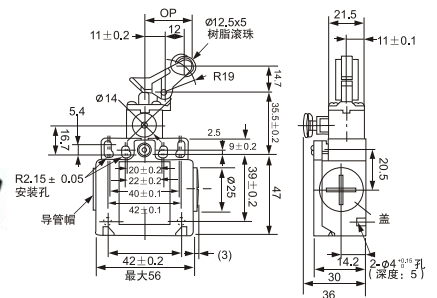

CD4N Limit Switch 安全行程开关

CD4N-1A72R
CD4N-1B72R
CD4N-1C72R
CD4N-1D72R

CD4N-1A62R
CD4N-1B62R
CD4N-1C62R
CD4N-1D62R

CD4N-5A31R
CD4N-5B31R
CD4N-5C31R
CD4N-5D31R

CD4N-5A72R
CD4N-5B72R
CD4N-5C72R
CD4N-5D72R

CD4N-5A62R
CD4N-5B62R
CD4N-5C62R
CD4N-5D62R

CD4N-5A32R
CD4N-5B32R
CD4N-5C32R
CD4N-5D32R

CD4N-5A20R
CD4N-5B20R
CD4N-5C20R
CD4N-5D20R

CD4N-5A2GR
CD4N-5B2GR
CD4N-5C2GR
CD4N-5D2GR

CD4N-5A2HR
CD4N-5B2HR
CD4N-5C2HR
CD4N-5D2HR